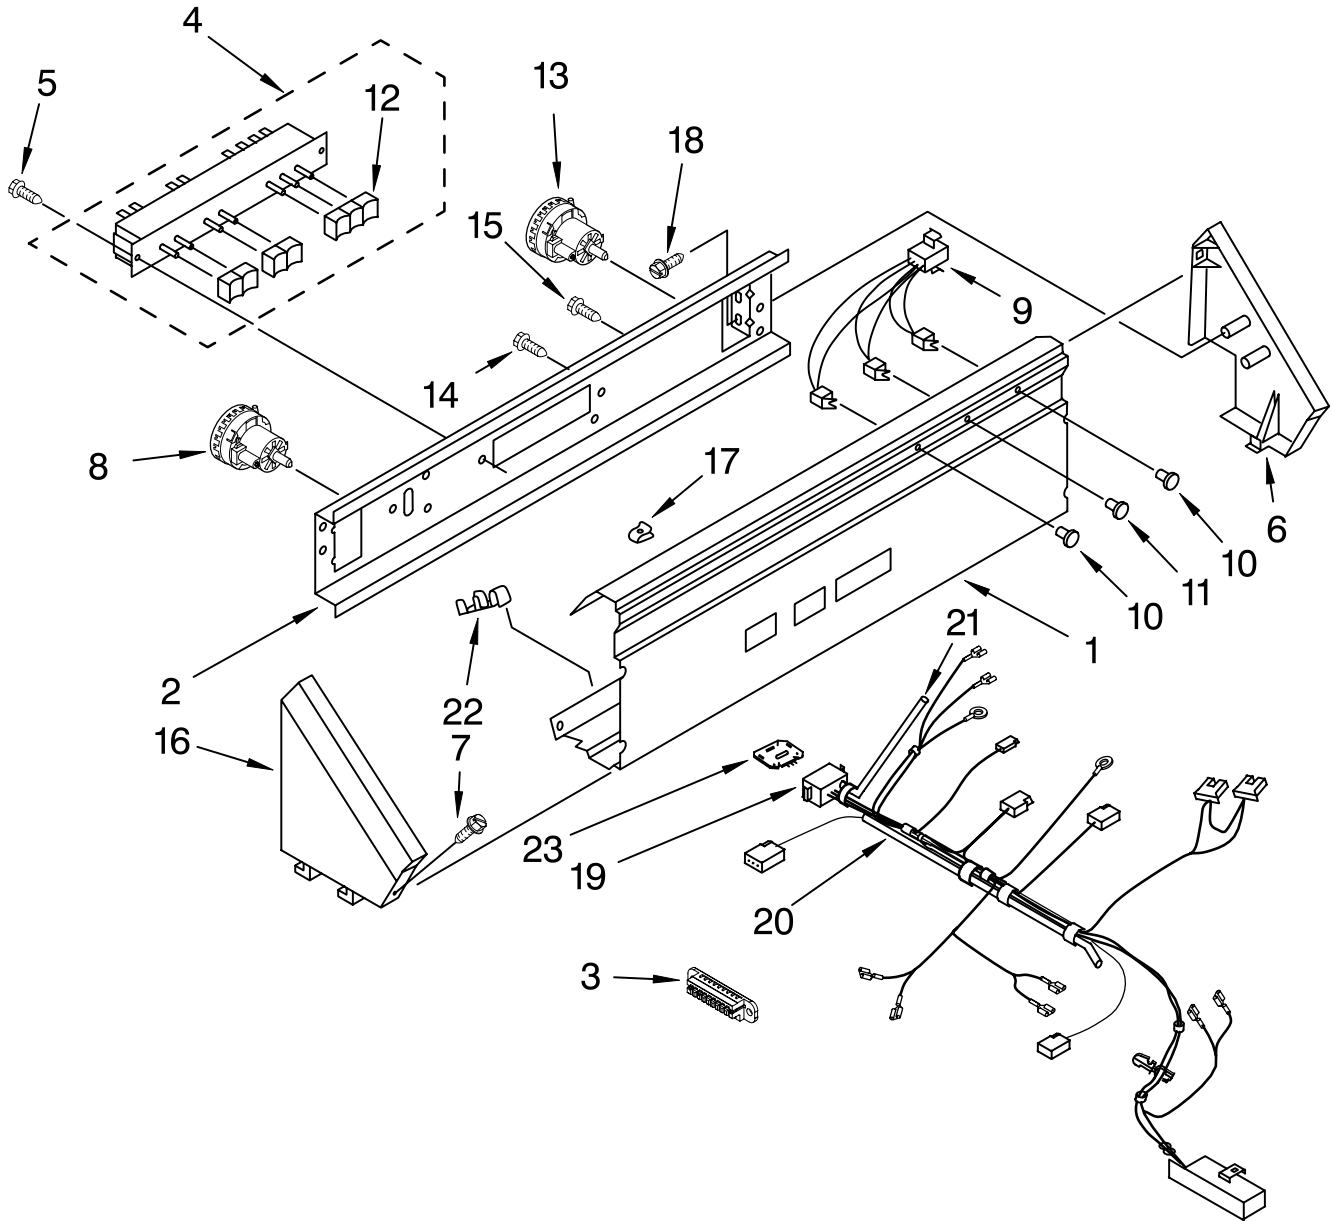

CONTROL PANEL PARTS

For Model: CAM2752TQ0
(White)

Illus. No.	Part No.	DESCRIPTION	Illus. No.	Part No.	DESCRIPTION	Illus. No.	Part No.	DESCRIPTION
1	8577883	Panel, Console	10	3348109	Lens, Amber (2)	19	W10114216	Harness, Wiring (Includes Items 20 & 21) (For Detail See Pages 12 & 13)
2	3978858	Bracket, Control	11	3348110	Lens, Yellow (1)	20	8524801	Hose, Pressure Switch to Air Dome
3	3349494	Connector, ATC	12	8316433	Pushbutton (7)	21	8524791	Hose, Pressure Switch Link
4	8577359	Switch, Cycle Selector (Includes Item 12)	13	8524802	Pressure Switch, Low Water Level	22	357572	Clip, Grounding
5	3390646	Screw, 8-18 X 5/16	14	3400073	Screw, 10-24 x 3/8	23	8578168	Control, Automatic Temp. (ATC)
6	3949740	End Cap (R.H.)	15	90767	Screw, 8-18 x 3/8 (2)			
7	8281182	Screw (2)	16	3949734	End Cap (L.H.)			
8	8573825	Pressure Switch, High Water Level (Includes "T" Fitting-Not Shown)	17	689559	Nut, Push-In (2)			
9	3352457	Lights, Indicator	18	97787	Screw, End Cap To Bracket (4)			

FOR ORDERING INFORMATION REFER TO PARTS PRICE LIST